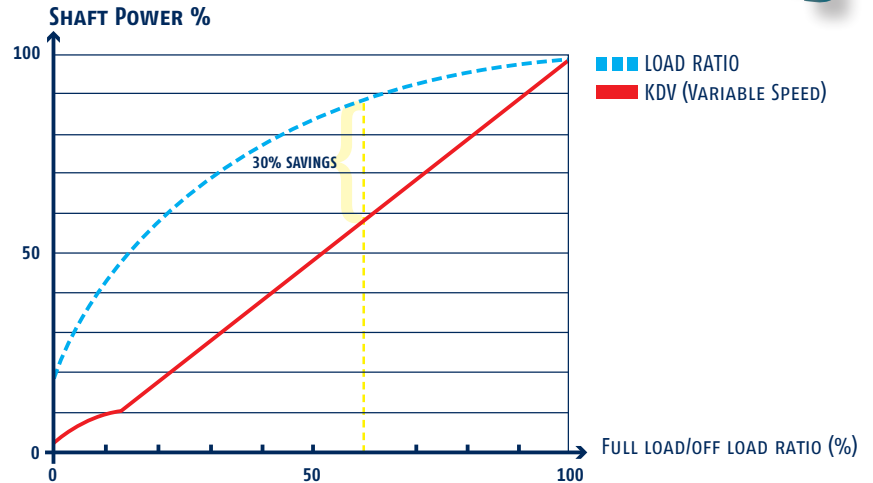

Variable speed compressors can efficiently and reliably handle the varying air demand found in most plant air systems.

These compressors speed up and slow down to match air supply to air demand as it fluctuates. The right variable speed compressor in the right application delivers significant energy savings and a stable, consistent air supply.

- For RD models max. pressure is 0.25 bar less. Pressure dew point of integrated dryer at reference conditions: +3°C. Reference conditions: intake air temperature for dryer: +35°C, ambient temperature: +25°C.
- For 13 bar model, maximum target pressure is 12.8 bar with unload limit 13 bar.
- Capacity and Power measurements according to ISO 1217, ed. 4, Annex E - 2009 test code.
- Noise values determined according to ISO 2151 and ISO 3744; Tolerance ±2 dB (KpA).